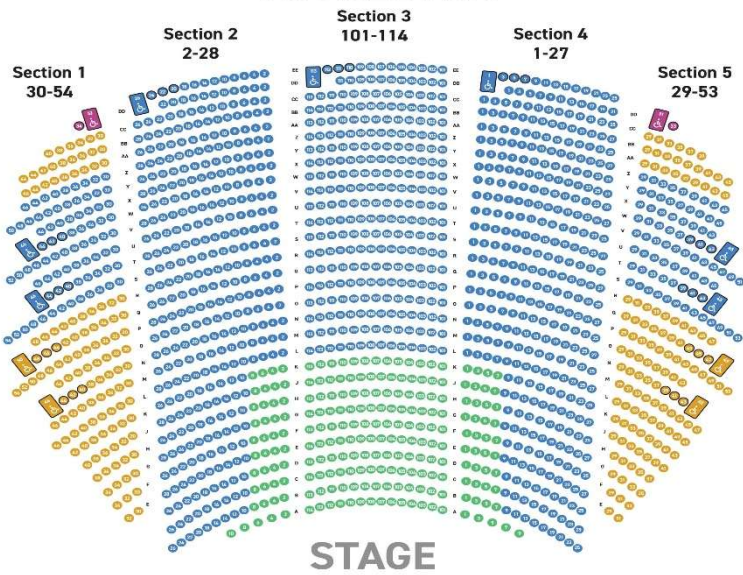

Introducing the
**SHEA'S BUFFALO
THEATRE**

Five Star
Bank
2026-27
Broadway
Season

SEPTEMBER 12-19, 2026

OCT. 27 - NOV. 1, 2026

NOVEMBER 10-15, 2026

DECEMBER 8-13, 2026

FEBRUARY 16-21, 2027

MAR. 31 - APR. 8, 2027

JUNE 22-27, 2027

SHOW DAYS	TIMES	LEVEL A	LEVEL B	LEVEL C	LEVEL D
TUE/WED/THU	7:30 PM	$757	$633	$488	$332
FRI	7:30 PM	$792	$668	$523	$367
SAT MAT	2:00 PM	$792	$668	$523	$367
SAT EVE	7:30 PM	$792	$668	$523	$367
SUN MAT	1:00 PM	$792	$668	$523	$367
SUN EVE	6:30 PM	$757	$633	$488	$332

ORCHESTRA

BALCONY

Subscribe today at sheas.org, 716-847-0850 or the Shea's Box Office

*Prices listed above include one ticket to each of the 7 listed Subscription performances. Shows, dates and times subject to change.