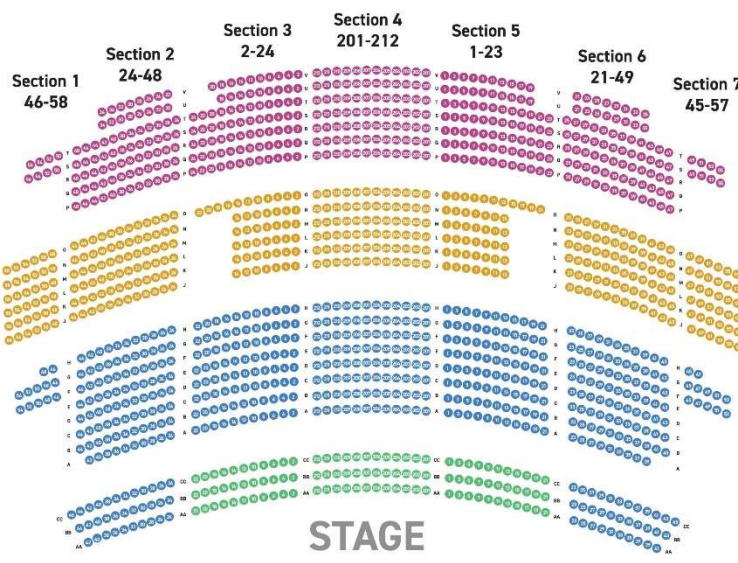

Introducing the
**SHEA'S BUFFALO
THEATRE**

 Five Star
Bank
2026-27
Broadway
Season

SEPTEMBER 12-19, 2026

OCT. 27 - NOV. 1, 2026

NOVEMBER 10-15, 2026

DECEMBER 8-13, 2026

FEBRUARY 16-21, 2027

MAR. 31 - APR. 8, 2027

JUNE 22-27, 2027

SHOW DAYS	TIMES	LEVEL A	LEVEL B	LEVEL C	LEVEL D
TUE/WED/THU	7:30 PM	\$757	\$633	\$488	\$332
FRI	7:30 PM	\$792	\$668	\$523	\$367
SAT MAT	2:00 PM	\$792	\$668	\$523	\$367
SAT EVE	7:30 PM	\$792	\$668	\$523	\$367
SUN MAT	1:00 PM	\$792	\$668	\$523	\$367
SUN EVE	6:30 PM	\$757	\$633	\$488	\$332

ORCHESTRA

BALCONY

Subscribe today at sheas.org, 716-847-0850 or the Shea's Box Office

*Prices listed above include one ticket to each of the 7 listed Subscription performances. Shows, dates and times subject to change.